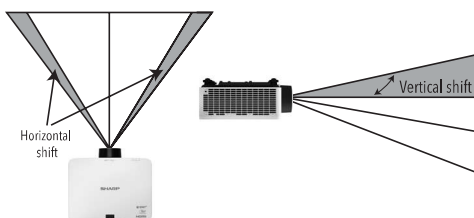

## Advanced Connectivity

**More Flexible Installations**

- Motorized zoom, focus and lens shift simplifies installation and operation by easily adjusting the lens through the remote control
- Lens shift capabilities make alignment easy: (H = +/- 25% / V = +/-55)
- Tilt-free installation capabilities make these projectors ideal for almost any install environment, including portrait orientation

**Advanced Installation Features**

**Motorized Lens Shift, Zoom and Focus**

Lens shift provides greater flexibility when determining install location

**Tilt-free**

The projector can be rotated freely (360°) to orient the image depending on the installation requirements

**Portrait mode**

Allows the projector to be rotated (and screen if necessary) to a vertical alignment so that portrait content can be viewed without black bars on the side when landscape mode is used.