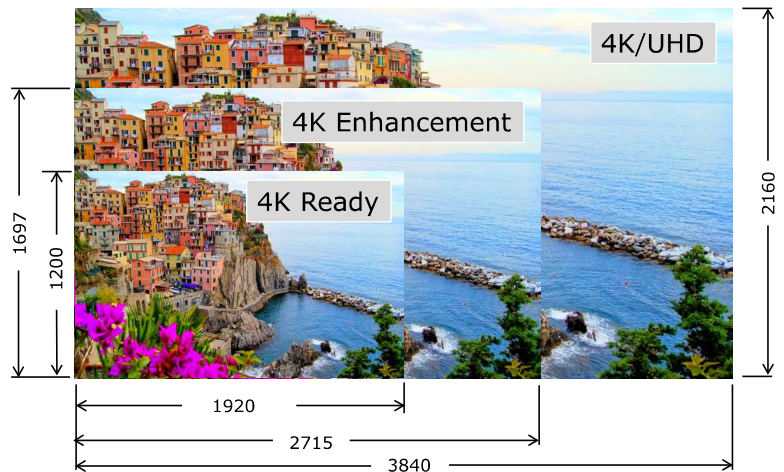

# Taking 4K laser projection into new frontiers with a unique combination of brightness and function.

## Powerful Performance

- Native 4K UHD (3840 x 2160) resolution produces stunning images with incredible detail
- After startup images appear immediately with breakthrough laser technology
- Advanced laser technology delivers a reliable, maintenance free light source for 20,000 hours
- Integrated software support for Crestron, AMX, PJ Link control systems

## 4K UHD Resolution

- Utilizing the latest DMD chip from Texas Instruments with pixel shift capabilities resulting in an unsurpassed viewable resolution of 8.3million pixels
- Viewable resolution matches standard 4K UHD LCD displays providing consistency when developing content for your presentations