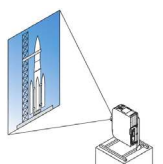

**Advanced Installation Features**

**Motorized Lens Shift, Zoom and Focus**

Lens shift provides greater flexibility when determining install location

**Tilt-free**

The projector can be rotated freely (360°) to orient the image depending on the installation requirements

**Portrait mode**

Allows the projector to be rotated (and screen if necessary) to a vertical alignment so that portrait content can be viewed without black bars on the side when landscape mode is used.